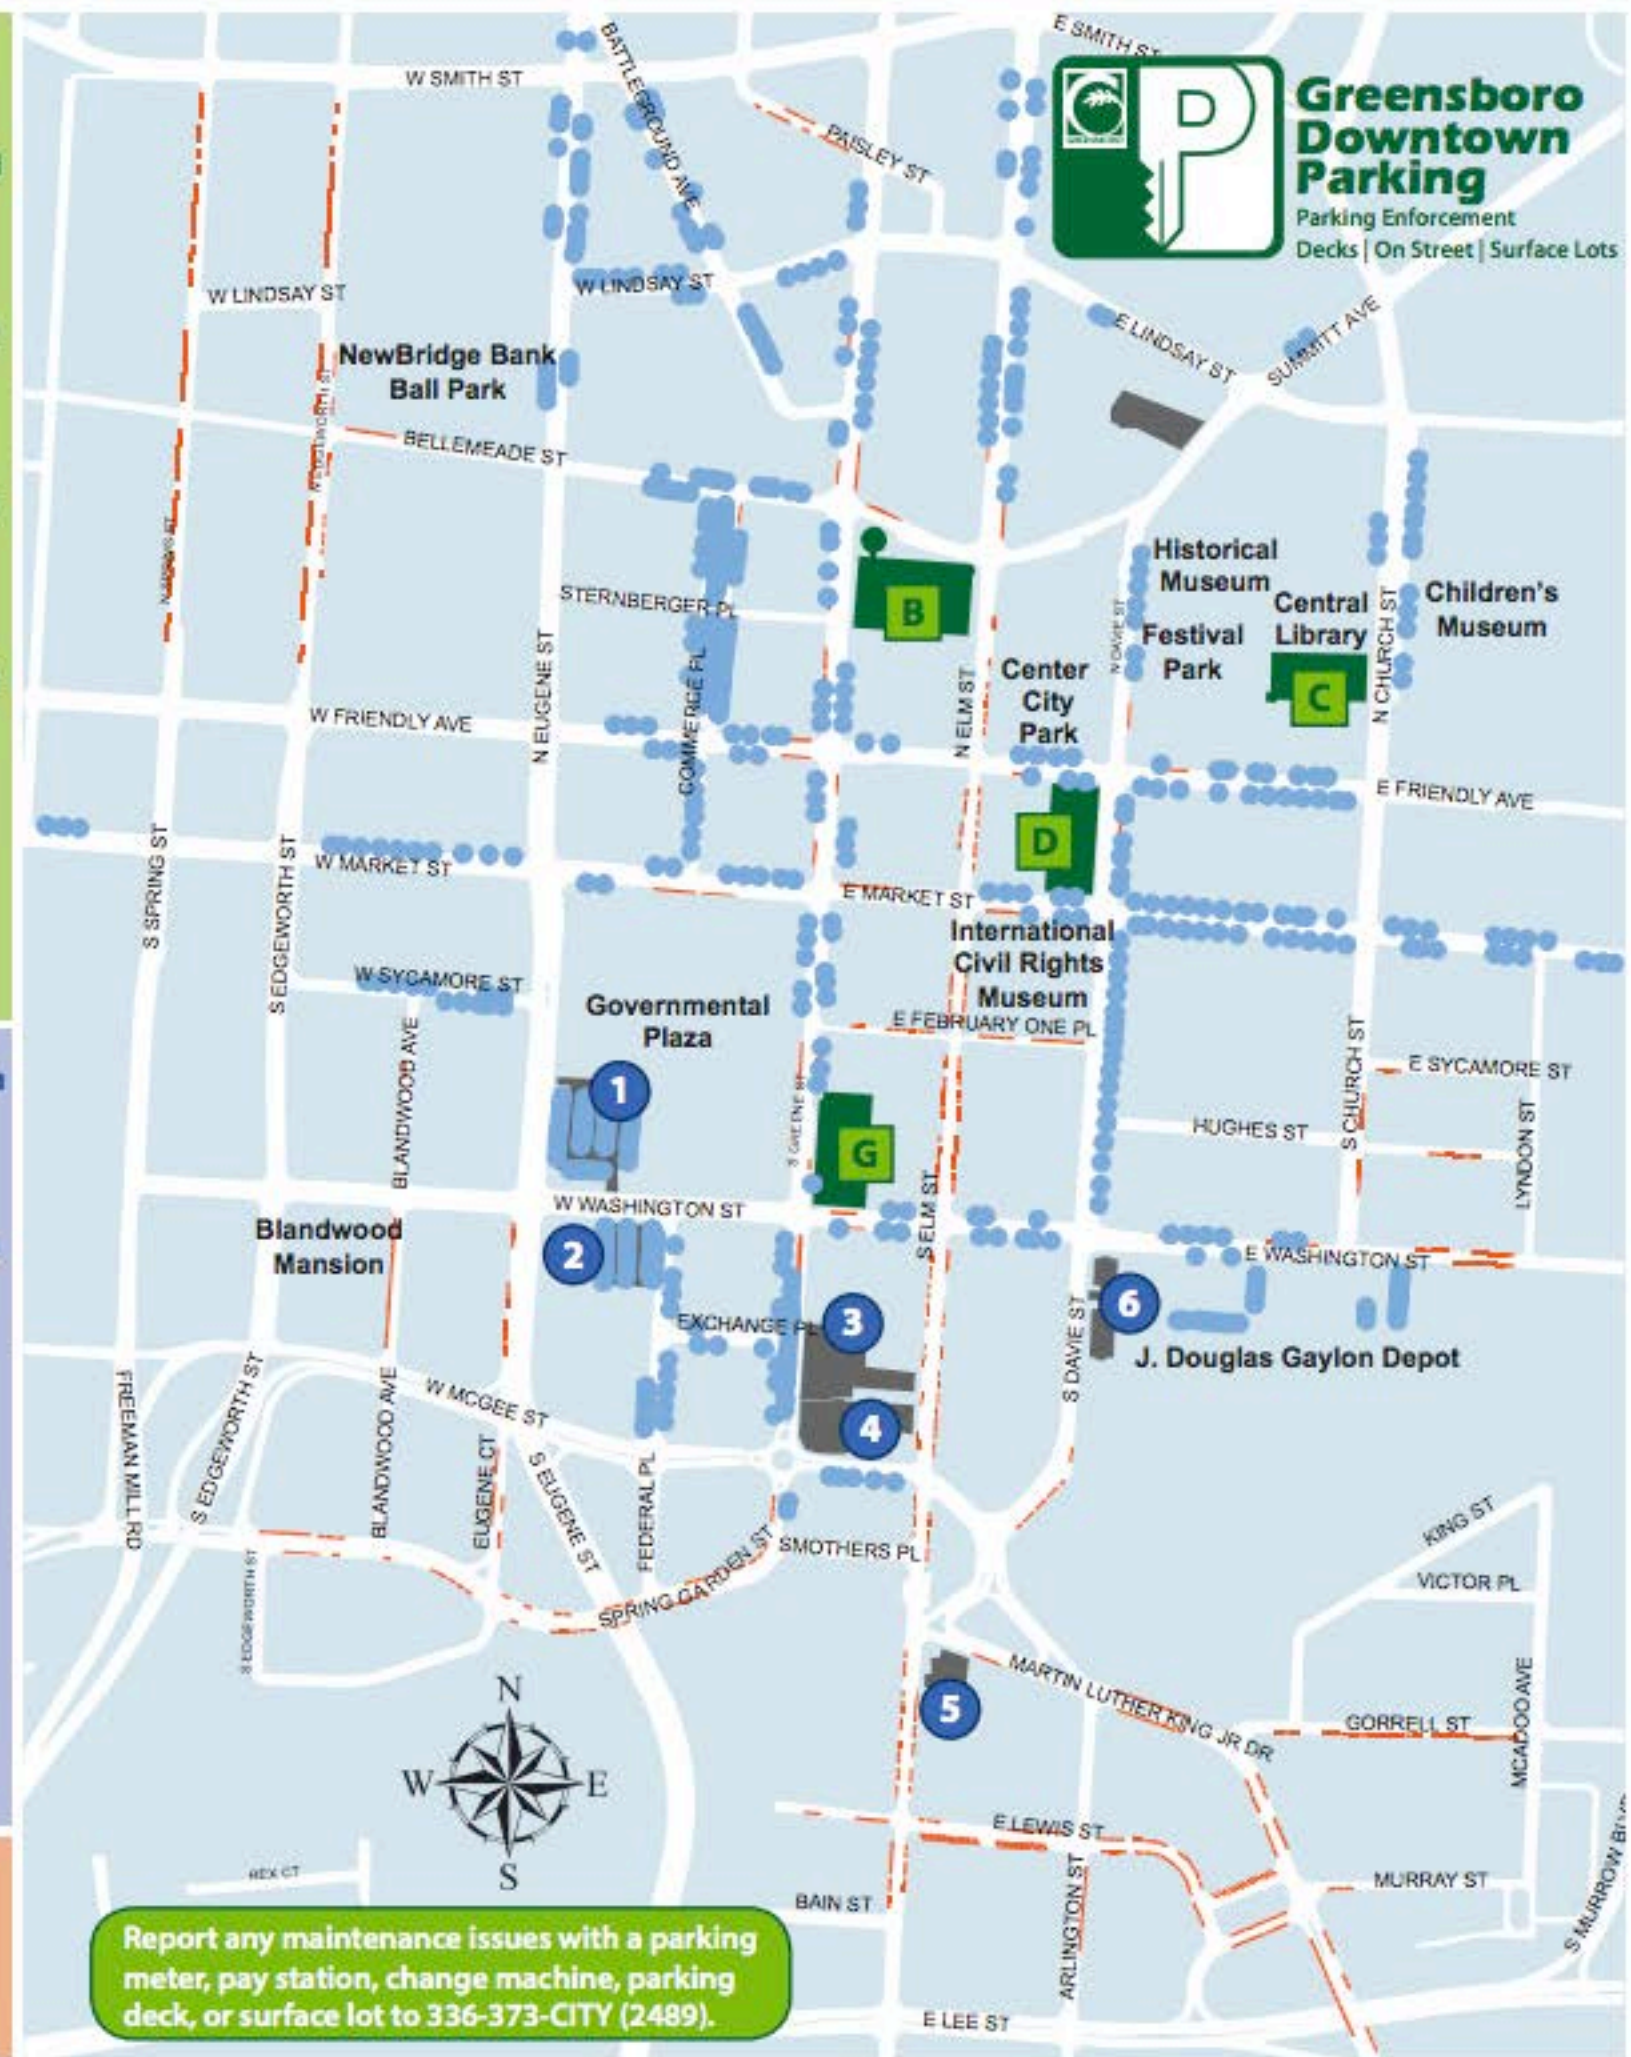

Rates

- First hour is FREE, additional time is $0.75 per hour
- Free parking from 6-9 pm (customers still required to pay for time parked up to 6 pm)
- Entry after 9 pm, $2 flat fee, paid at entry

Permit parking is available to downtown residents and employees throughout the city at the four parking decks. Contact one of the deck attendants to sign up. Payment is due at the time of sign up. This payment includes a monthly charge, plus a card deposit charge.

Surface Lots

Six surface lots are located in close proximity to downtown destinations.

Rates

- Free parking after 6 pm Mondays - Fridays
- Free parking on weekends and City-observed holidays

- **3 Elm/Greene Pay Station**
  3-hour
  336-373-2113
  68 metered spaces
- **4 Elm/McGee Pay Station**
  3-hour
  336-373-2113
  73 metered spaces
- **5 Elm/MLK**
  2-hour • monthly
  336-373-2113
  21 metered spaces
  3 monthly parking spaces
- **6 Depot - S. Davie Street**
  2-hour • monthly
  336-373-2136
  20 metered spaces
  28 monthly parking spaces

- **1 Washington/Eugene (City/County)**
  4-hour • 10-hour
  336-373-2156
  111 metered spaces
- **2 Federal/Washington**
  2-hour • 10-hour
  336-373-2051
  71 metered spaces
  10 reserved spaces (City & Police vehicles)

On-Street Parking

- Time Limited Parking*
- Metered Parking*

*Note signs on meters for time limits for parking

Report any maintenance issues with a parking meter, pay station, change machine, parking deck, or surface lot to 336-373-CITY (2489).